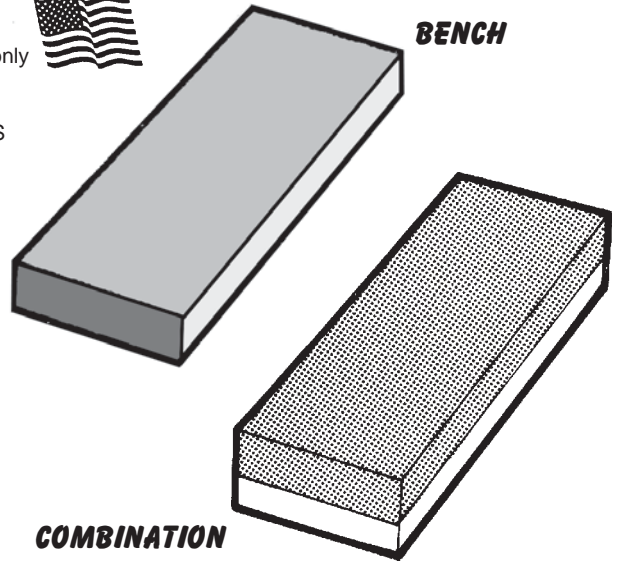

BENCH & COMBINATION STONES

INDIAN STONES are a scientifically proven product. The grit of this stone is only second to diamond in hardness. These stones are used with oil and water. INDIAN STONES, brown in color, is the stone of choice for sharpening high quality steel tools where keenness of edge is a major importance. ARKANSAS STONES a natural stone, with high density, very hard, makes it invaluable to surgeons, dentists, watchmakers, jewelers, tool makers, wood and ivory carvers.

ITEM No.	STYLE	TYPE	SIZE	PRICE
F652C	Bench	Indian	6" x 2" x 1"	DISCONTINUED
M652C	Bench	Indian	6" x 2" x 1"	11.95
F652D	Bench	Indian	8" x 2" x 1"	DISCONTINUED
M652D	Bench	Indian	8" x 2" x 1"	15.95
655BB	Combination	Indian	4" x 1-3/4" x 5/8"	7.49
655B	Combination	Indian	5" x 2" x 3/4"	9.95
655C	Combination	Indian	6" x 2" x 1"	12.49
655D	Combination	Indian	8" x 2" x 1"	13.95
752C	Bench	Arkansas	6" x 2" x 1"	79.95
749A	Pocket	Arkansas	2" x 3/4" x 1/4"	4.49

2PC. SHARPENING STONE SET

#SSS2

Aluminum Oxide
2" x 1" x 3/8"
3" x 1" x 7/16"

.99¢

7PC. SHARPENING STONE SET

Finely honed knives, scissor, chisels, garden tools, plane planes, fish hooks, lawnmower blades and more.