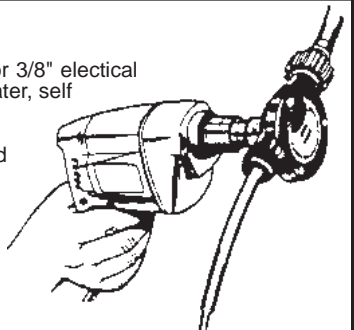

FOOT PUMP

WITH DIAL GAUGE, BALL NEEDLE AND AIR BED ADAPTER COMPACT HEAVY DUTY DESIGN

RUBBER FOOT PAD.

#FP

List: 89.95 SALE:

\$5.65

GENERAL PURPOSE BARREL PUMP

OUT OF STOCK

List: \$27.95

\$20.95

DRILL PUMP

To be driven by a 1/4" or 3/8" electrical drill. Suitable for oil & water, self priming Delivers up to 200GPH. at 2000 RPM to 20 PSI Standard garden hose inlet.

List: \$19.95 SALE:

\$3.95

ROTARY PUMP

Rotary vane, pump designed for dispensing petroleum fuels, lights oils and antifreeze. Not for use with water. Main application is transferring petroleum products from drums and small tanks. Turning crank handle will develop 6gpm or ill syphon after several turns to a lower level. Body is cast iron; Rotary blades, graphite; Intake tube steel pipe, and discharge tube polyethylene. Overall length is 49"