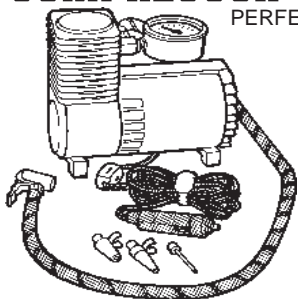

PUMPS

MINI AIR COMPRESSOR

12VOLT

PERFECT FOR CARS, BIKES & INFLATABLE

#ACM

List: \$49.95

\$9.95

- 0-100lbs. PSI dial pressure gauge
- 24" hose with thumb lock and valve adaptor
- Compact, heavy duty design

FOOT PUMP

WITH DIAL GAUGE, BALL NEEDLE AND AIR BED ADAPTER COMPACT HEAVY DUTY DESIGN

RUBBER FOOT PAD.

#FP

List: 89.95 SALE:

\$5.65

GENERAL PURPOSE BARREL PUMP

OUT OF STOCK

\$3.95

ROTARY PUMP

Rotary vane, pump designed for dispensing petroleum fuels, lights oils and antifreeze. Not for use with water. Main application is transferring petroleum products from drums and small tanks. Turning crank handle will develop 6gpm or ill syphon after several turns to a lower level. Body is cast iron; Rotary blades, graphite; Intake tube steel pipe, and discharge tube polyethylene. Overall length is 49"

- AUTOMATIC LET DOWN SAFETY CATCH
- HIGH LEVERAGE RATIO FOR EASY OPERATION
- LIFTING CAPACITY: 4000 LBS.
- PULLING CAPACITY: 8000 LBS.

\$20.95

4PC. 3 JAW PULLER SET

3", 4", 6", 8"

Great for pulling sprockets, gears, bearings, pulleys, and many other uses. Set of four includes 3", 4", 6" & 8" pullers. Heavy duty reversible jaws work on outside and inside pulls. Forged of strong alloy steel with chrome finish. Each puller delivers over one ton of pulling power.