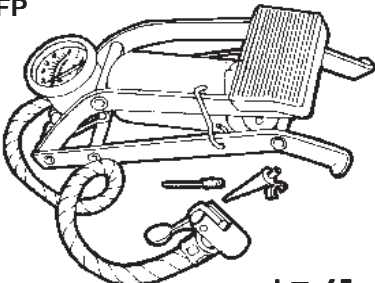

PUMPS

MINI AIR COMPRESSOR

12VOLT

PERFECT FOR CARS, BIKES & INFLATABLE

#ACM

List: \$49.95

\$9.95

- 0-100lbs. PSI dial pressure gauge
- 24" hose with thumb lock and valve adaptor
- Compact, heavy duty design

FOOT PUMP

WITH DIAL GAUGE, BALL NEEDLE AND AIR BED ADAPTER COMPACT HEAVY DUTY DESIGN

RUBBER FOOT PAD.

#FP

List: 89.95 SALE:

\$5.65

GENERAL PURPOSE BARREL PUMP

OUT OF STOCK

\$3.95

ROTARY PUMP

Rotary vane, pump designed for dispensing petroleum fuels, lights oils and antifreeze. Not for use with water. Main application is transferring petroleum products from drums and small tanks. Turning crank handle will develop 6gpm or ill syphon after several turns to a lower level. Body is cast iron; Rotary blades, graphite; Intake tube steel pipe, and discharge tube polyethylene. Overall length is 49"

- AUTOMATIC LET DOWN SAFETY CATCH
- HIGH LEVERAGE RATIO FOR EASY OPERATION
- LIFTING CAPACITY: 4000 LBS.
- PULLING CAPACITY: 8000 LBS.

\$20.95

4PC. 3 JAW PULLER SET

3", 4", 6", 8"

Great for pulling sprockets, gears, bearings, pulleys, and many other uses. Set of four includes 3", 4", 6" & 8" pullers. Heavy duty reversible jaws work on outside and inside pulls. Forged of strong alloy steel with chrome finish. Each puller delivers over one ton of pulling power.